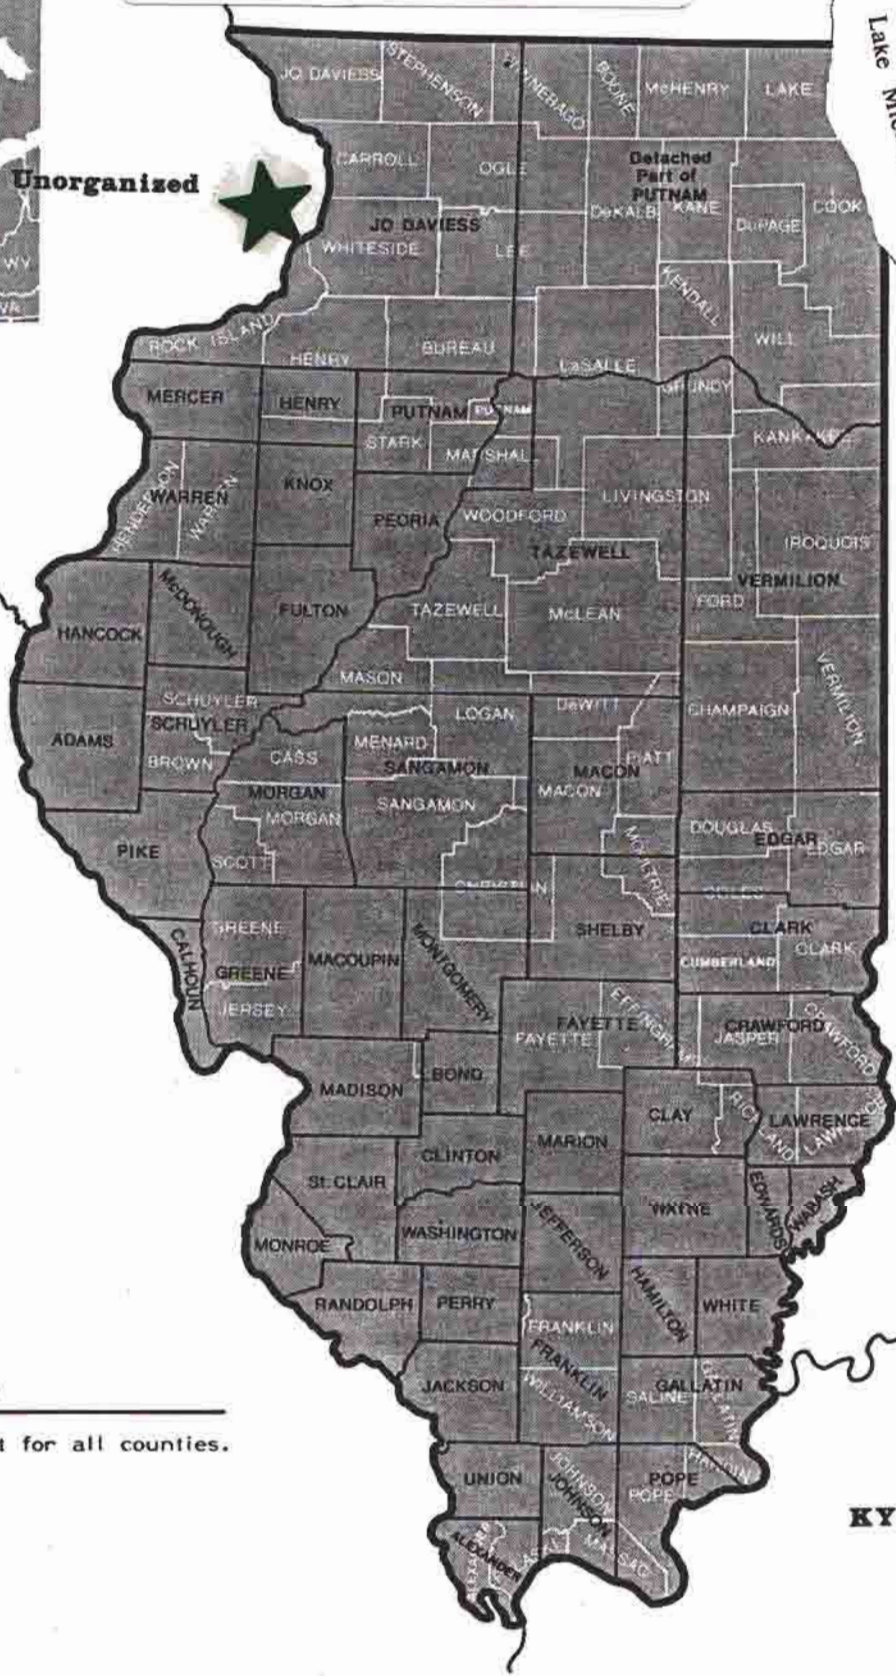

★ Whiteside County, Illinois, where William Tombow, Jr., settled in the 1850's with 8 of his 9 childrer

★ Unorganized

Lake Michigan

MO

IN

KY

CENSUS AVAILABILITY
Federal census extant for all counties.

MAP GUIDE TO THE U.S. FEDERAL CENSUSES, 1790-1920 by William Thorndale and William Dollarhide. Copyright 1987, all rights reserved.

Map of Whiteside County

CARROLL COUNTY

Map of Whiteside County

OGLE COUNTY

William Tombow, Jr., settled in Sterling, Illinois in Whiteside County

STERLING & (1910)

Scale 2 inches to the mile
T 21 N. R 7 E.

STERLING-COLOMA

The location of 1307 E. 3rd St
 in Sterling, IL, the home of
 William Tombow, Jr., and his
 second wife Fannie

1307 E. 3rd St., Sterling, IL (Lots 10, 11, and 12 of Block 35 E. of Broadway: The home of William Tombow, Jr and his second wife, Fannie.