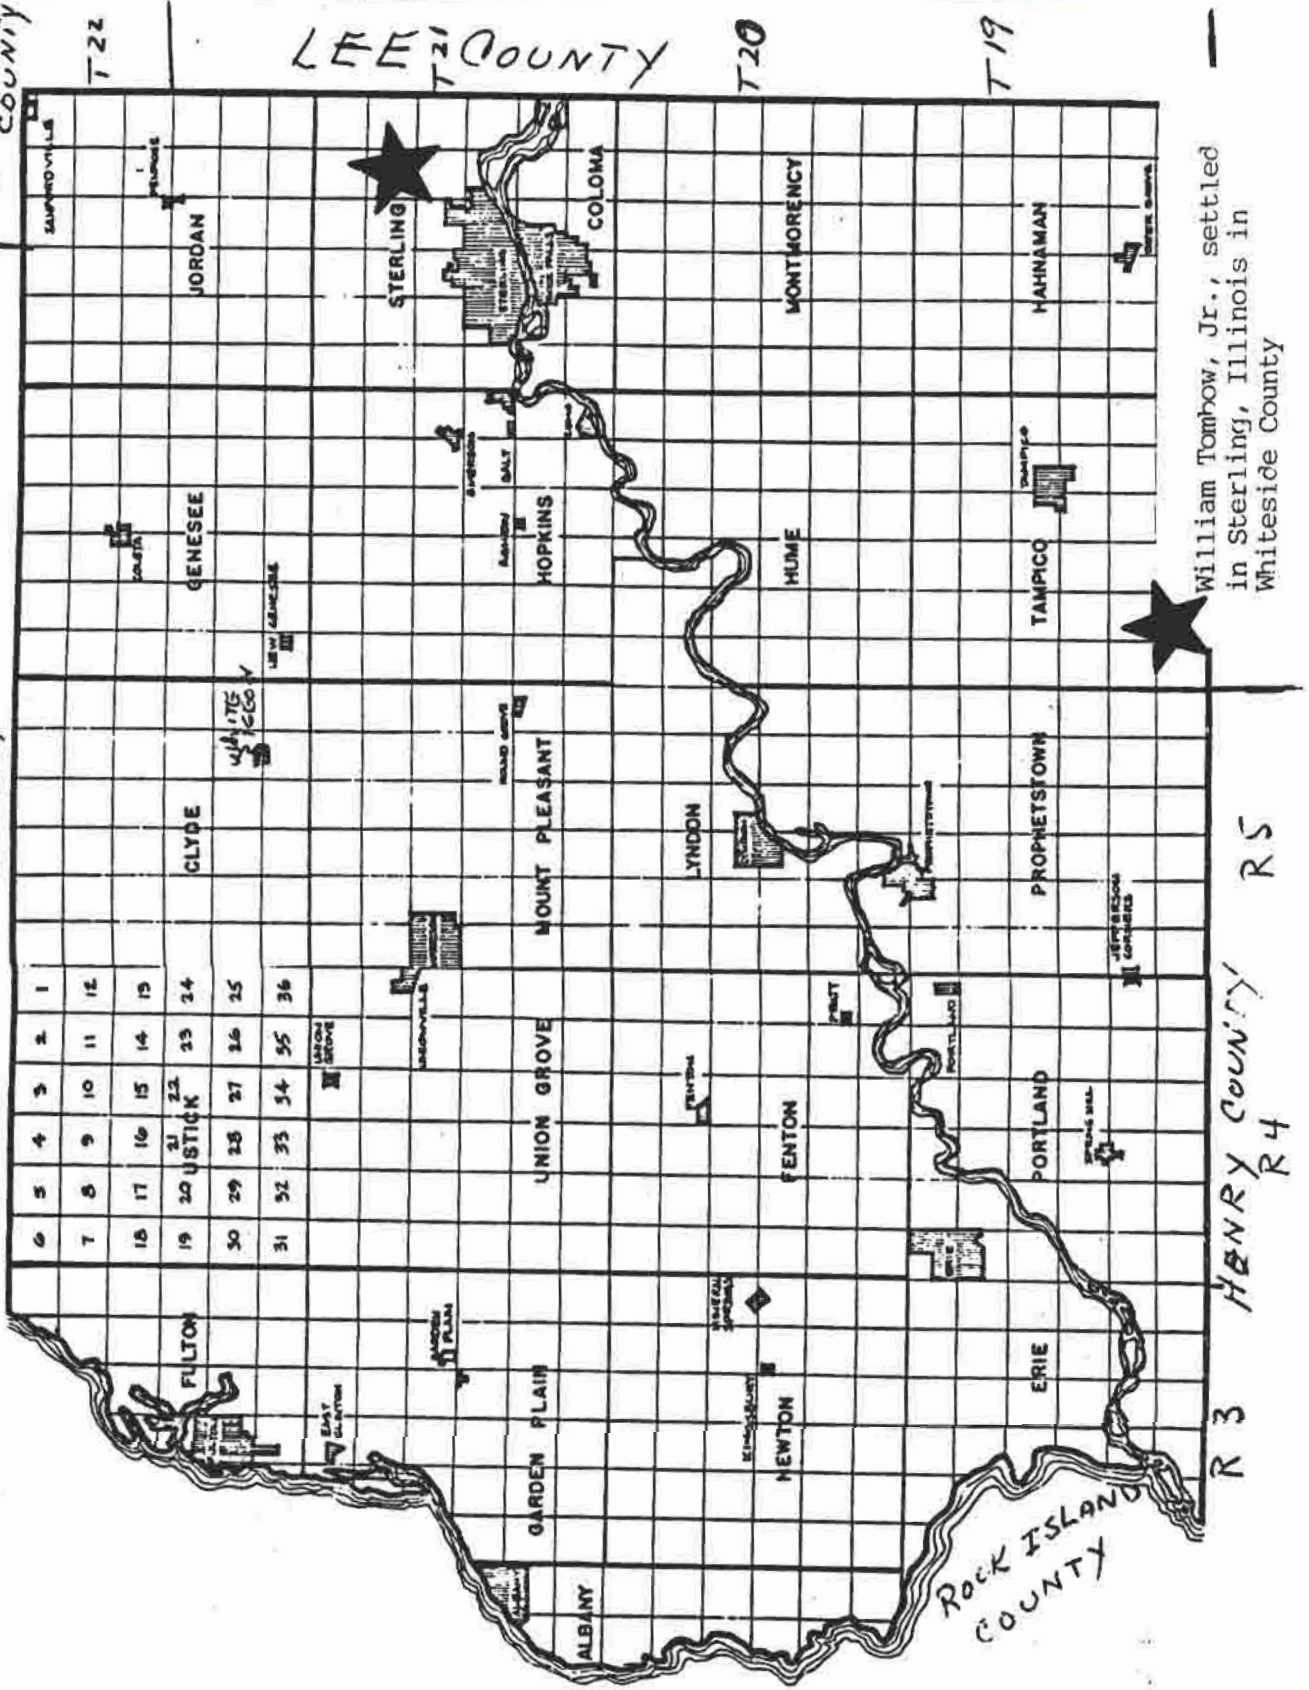

★ Whiteside County, Illinois, where William Tombow, Jr., settled in the 1850's with 8 of his 9 childrer

★ Unorganized

Lake Michigan

MO

IN

KY

CENSUS AVAILABILITY
Federal census extant for all counties.

MAP GUIDE TO THE U.S. FEDERAL CENSUSES, 1790-1920 by William Thorndale and William Dollarhide. Copyright 1987, all rights reserved.

Map of Whiteside County

CARROLL COUNTY

Map of Whiteside County

OGLE COUNTY

William Tombow, Jr., settled in Sterling, Illinois in Whiteside County

STERLING & (1910)

Scale 2 inches to the mile
T 21 N. R 7 E.

STERLING-COLOMA

The location of 1307 E. 3rd St
 in Sterling, IL, the home of
 William Tombow, Jr., and his
 second wife Fannie

1307 E. 3rd St., Sterling, IL (Lots 10, 11, and 12 of Block 35 E. of Broadway: The home of William Tombow, Jr and his second wife, Fannie.