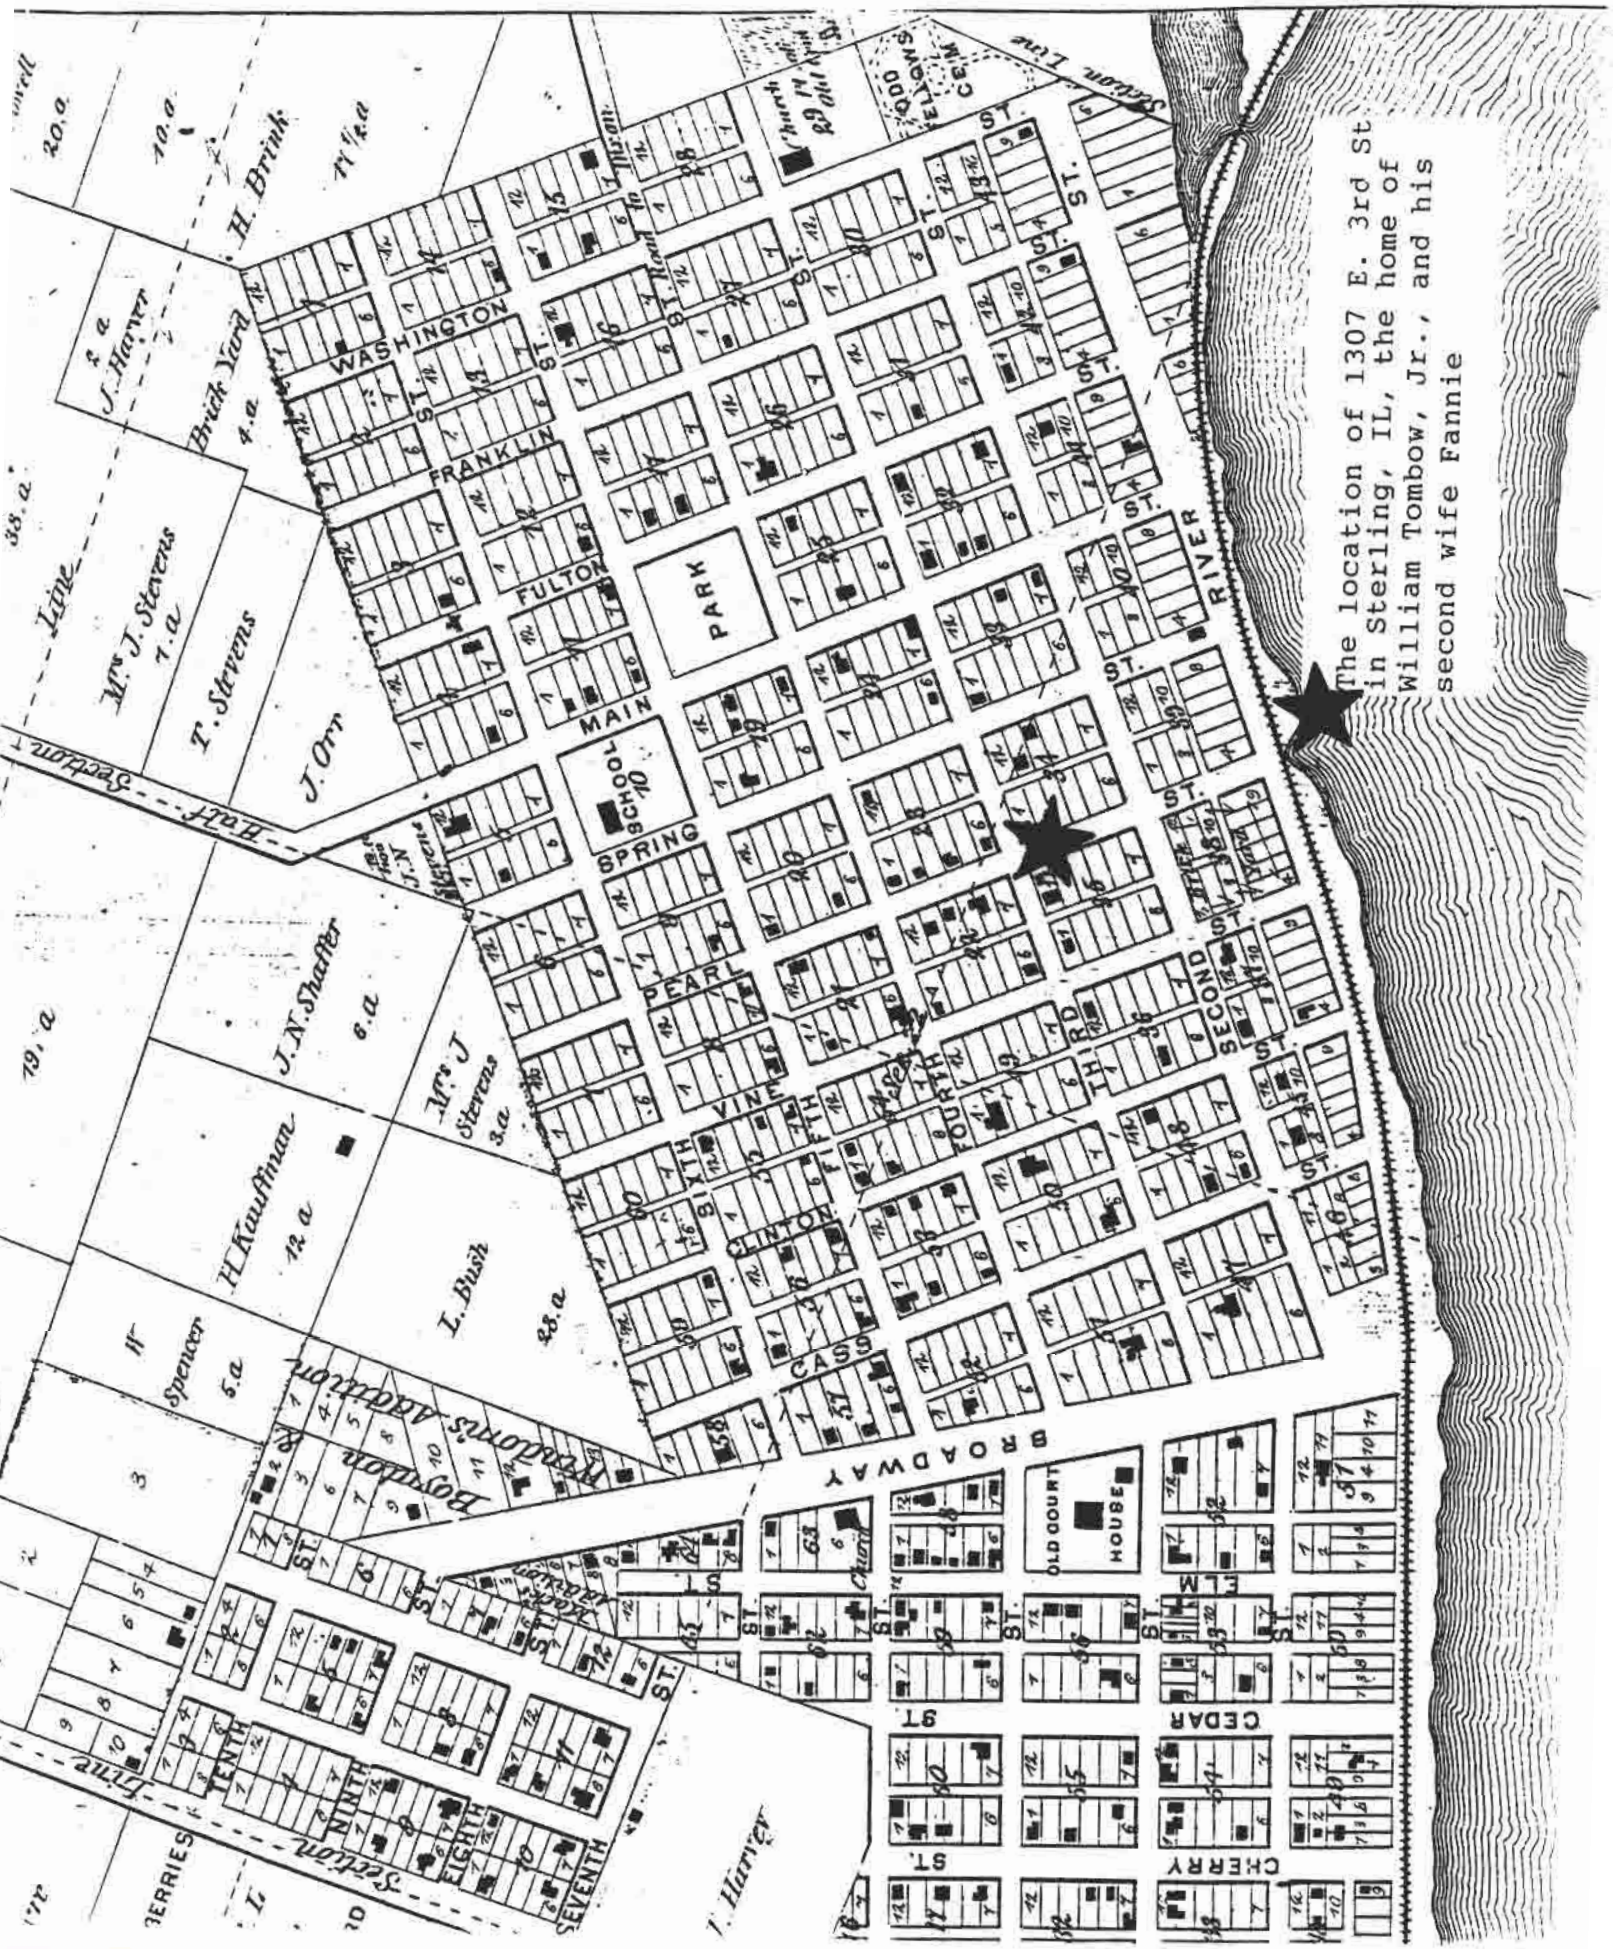

★ Whiteside County, Illinois, where William Tombow, Jr., settled in the 1850's with 8 of his 9 childrer

★ Unorganized

Lake Michigan

MO

IN

KY

CENSUS AVAILABILITY
Federal census extant for all counties.

MAP GUIDE TO THE U.S. FEDERAL CENSUSES, 1790-1920 by William Thorndale and William Dollarhide. Copyright 1987, all rights reserved.

Map of Whiteside County

CARROLL COUNTY

Map of Whiteside County

OGLE COUNTY

William Tombow, Jr., settled in Sterling, Illinois in Whiteside County

STERLING & (1910)

Scale 2 inches to the mile
T 21 N. R 7 E.

STERLING-COLOMA

The location of 1307 E. 3rd St
 in Sterling, IL, the home of
 William Tombow, Jr., and his
 second wife Fannie

1307 E. 3rd St., Sterling, IL (Lots 10, 11, and 12 of Block 35 E. of Broadway: The home of William Tombow, Jr and his second wife, Fannie.